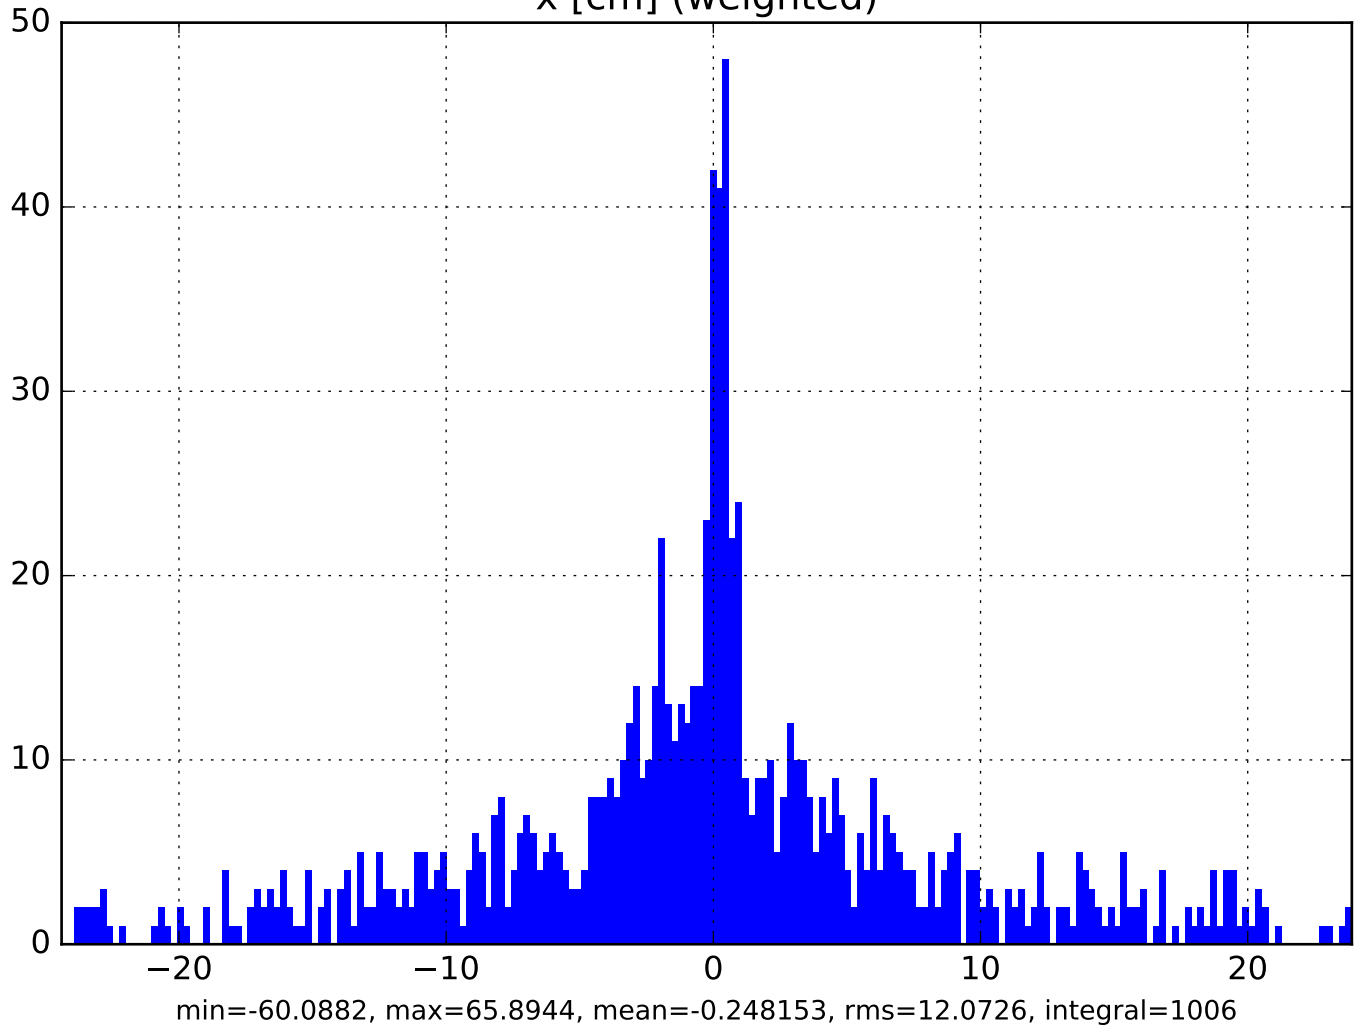

# userflags

ekin [MeV] (weighted)

min=0.00139345, max=9724.96, mean=52.165, rms=548.838, integral=1006

x [cm] (weighted)

y [cm] (weighted)

min=-61.3354, max=57.6935, mean=2.54021, rms=12.7636, integral=1006

z [cm] (weighted)

min=20, max=20, mean=20, rms=0, integral=1006

ux (weighted)

min=-0.994109, max=0.995773, mean=0.0216263, rms=0.487791, integral=1006

uy (weighted)

min=-0.994904, max=0.979886, mean=-0.00868233, rms=0.47584, integral=1006

uz (weighted)

min=-0.734438, max=0.999994, mean=0.690676, rms=0.240955, integral=1006

time [ms] (weighted)

weight (unweighted)

min=1, max=1, mean=1, rms=0, integral=1006

polx (weighted)

poly (weighted)

polz (weighted)