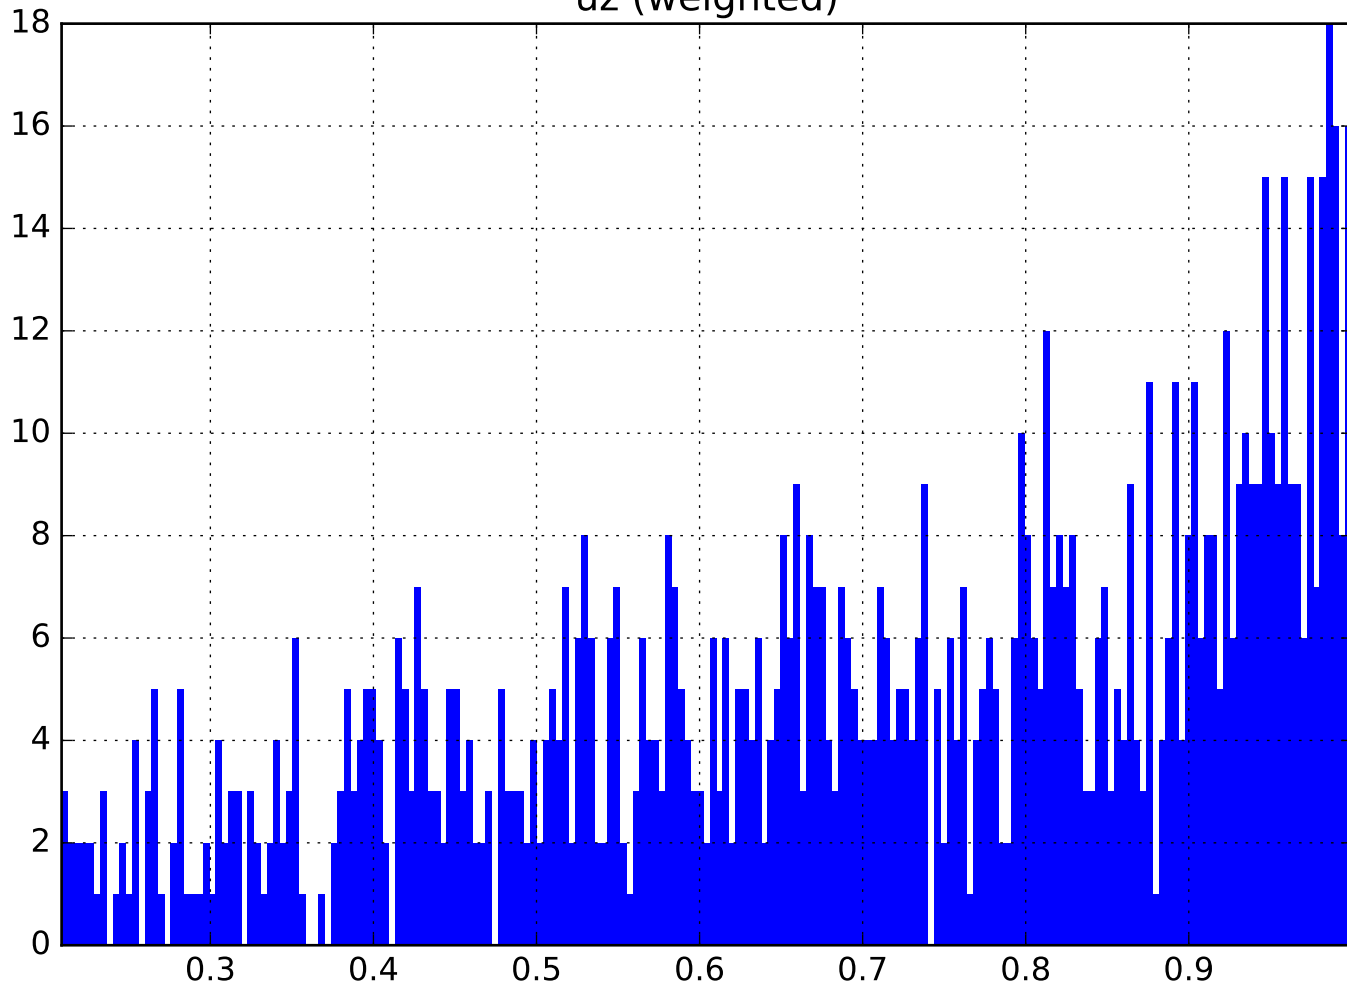

# userflags

ekin [MeV] (weighted)

min=0.00139345, max=9724.96, mean=52.165, rms=548.838, integral=1006

x [cm] (weighted)

y [cm] (weighted)

min=-61.3354, max=57.6935, mean=2.54021, rms=12.7636, integral=1006

z [cm] (weighted)

min=20, max=20, mean=20, rms=0, integral=1006

ux (weighted)

min=-0.994109, max=0.995773, mean=0.0216263, rms=0.487791, integral=1006

uy (weighted)

min=-0.994904, max=0.979886, mean=-0.00868233, rms=0.47584, integral=1006

uz (weighted)

min=-0.734438, max=0.999994, mean=0.690676, rms=0.240955, integral=1006

time [ms] (weighted)

weight (unweighted)

min=1, max=1, mean=1, rms=0, integral=1006

polx (weighted)

poly (weighted)

polz (weighted)